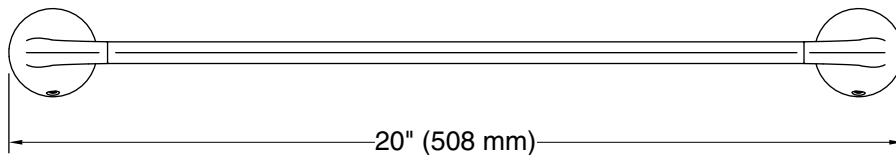

## Technical Information

All product dimensions are nominal.

Installation Type: Wall-mount

Material: Zinc, Stainless Steel