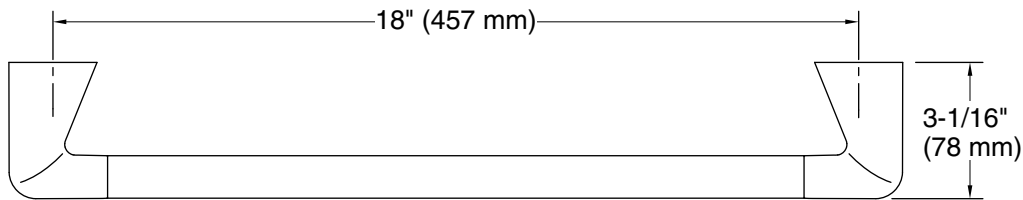

## Technical Information

All product dimensions are nominal.

Installation Type: Wall-mount

Material: Zinc, Stainless Steel